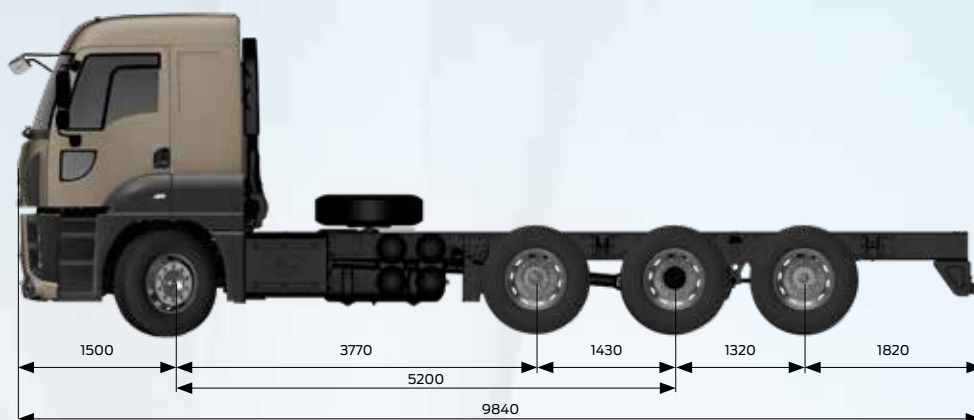

FORD TRUCKS 3233S HR EURO6

Basic Features

Vehicle Type	Light Road Truck
Axle	8x2
Emission	Euro 6
Cabin Type	High Roof Sleeper Cab
Wheelbase (mm)	5200

Engine

Type	Ecotorq 9 liters
Displacement (cc)	8974
Diameter x Stroke	115 mm x 144 mm
Power	330 PS (243 kW) @ 1655 - 2200 rpm
Torque	1300 Nm @ 1200-1700 rpm
Compression Ratio	17,6 : 1
Oil Filling Volume	30 L
Coolant Volume	46 L

Transmission

Clutch	430 mm Single Disc
Manuel Transmission / Ratios (1.gear - 9. gear)	9+1 Speed (9,48 - 0,75)
Automated Transmission / Ratios (1.gear - 9 gear)	9+1 Speed (9,48 - 0,75)

Steering

Power Assisted Single Circuit

Chassis

Chassis Thickness	7 mm with Reinforcement
Chassis Strength	355 MPa
Suspension (Front/Rear)	Parabolic Leaf Spring / Compensating Arm Mechanical Suspension
Axle	Standard single reduction
Axle Ratio	4,89
Tyres	315/80 R 22,5
Wheel Rim	22,5 x 9 Steel

Braking System

Brakes (Front/Rear) (Ø.mm x mm. Length)	430 x 45 - Disc Brake
Braking System	Dual Brake Circuit - Air Processing Unit with Integrated Oil Seperator and Heater
Engine Brake Power	max. 220 kW (Engine Level)