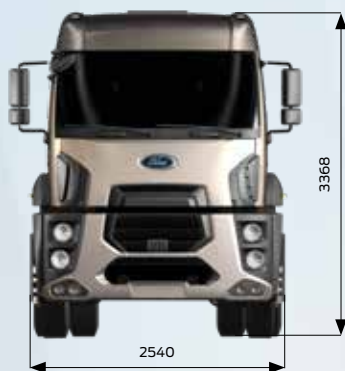

FORD TRUCKS 3233S HR EURO6

Basic Features

Vehicle Type	Light Road Truck
Axle	8x2
Emission	Euro 6
Cabin Type	High Roof Sleeper Cab
Wheelbase (mm)	5200

Engine

Type	Ecotorq 9 liters
Displacement (cc)	8974
Diameter x Stroke	115 mm x 144 mm
Power	330 PS (243 kW) @ 1655 - 2200 rpm
Torque	1300 Nm @ 1200-1700 rpm
Compression Ratio	17,6 : 1
Oil Filling Volume	30 L
Coolant Volume	46 L

Transmission

Clutch	430 mm Single Disc
Manuel Transmission / Ratios (1.gear - 9. gear)	9+1 Speed (9,48 - 0,75)
Automated Transmission / Ratios (1.gear - 9 gear)	9+1 Speed (9,48 - 0,75)

Steering

Power Assisted Single Circuit

Chassis

Chassis Thickness	7 mm with Reinforcement
Chassis Strength	355 MPa
Suspension (Front/Rear)	Parabolic Leaf Spring / Compensating Arm Mechanical Suspension
Axle	Standard single reduction
Axle Ratio	4,89
Tyres	315/80 R 22,5
Wheel Rim	22,5 x 9 Steel